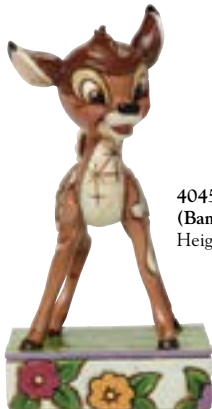

4045244 Crafty Tink
(Tinker Bell)
Height: 9.5cm

A9090 Pixie Pose
(Tinker Bell)
Height: 11.5cm

4011754 A Pixie Delight
(Tinker Bell)
Height: 11.5cm

4023530 Splash of Fun
(Ariel)
Height: 11.0cm

4045247 Young Prince
(Bambi)
Height: 9.5cm

4010026 Wonder of Spring (Bambi)
Height: 12.0cm

4045248 Baby Mine (Dumbo)
Height: 8.5cm

4010028 Faith in Flight
(Dumbo)
Height: 11.5cm

4045246 Perfect Sweetheart
(Retro Minnie Mouse)
Height: 12.0cm

4032856 Fowl Temper
(Donald Duck)
Height: 12.5cm