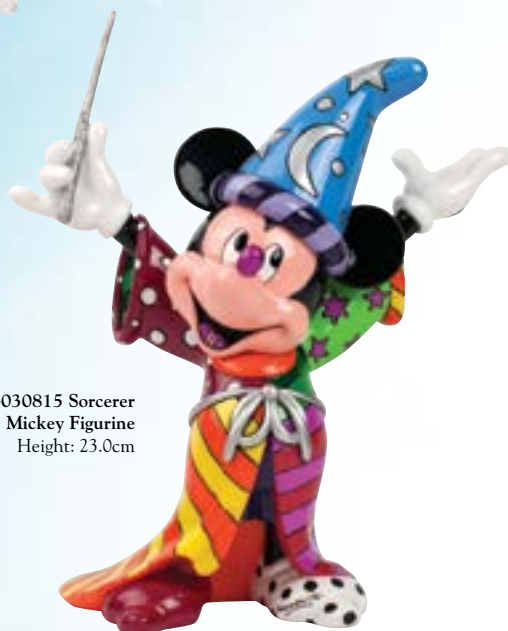

4039139 Chip 'n' Dale Figurine
Height: 15.5cm

4044110 Jaq & Gus
in Tea Cup Figurine
Height: 12.5cm

4045144 Winnie the Pooh
Height: 12.5cm

4033896 Winnie the Pooh Figurine
Height: 18.5cm

4044121 Tigger Figurine
Height: 21.5cm

4033895 Eeyore Figurine
Height: 17.5cm

4039136 Angry Donald Duck Figurine
Height: 18.5cm

4023844 Donald Duck Figurine
Height: 20.5cm

4033894 Uncle Scrooge
with Money Bags Figurine
Height: 21.0cm

4043279 Mickey Mouse
Birthday Figurine
Height: 18.0cm

4046361 Snowboarding Mickey
Height: 18.0cm

4046356 Laughing
Mickey Mouse
Height: 20.0cm

4039137 Steamboat Willie Figurine
Height: 19.5cm

4030815 Sorcerer
Mickey Figurine
Height: 23.0cm

4046357 Sorcerer Mickey
Height: 36.0cm

4046351 Fantasia
(75th Anniversary Piece)
Height: 28.0cm

4019372 Mickey Mouse Figurine
Height: 20.5cm

4045141 Mickey Mouse
Height: 15.5cm

4045142 Minnie Mouse
Height: 16.5cm

4030813 Mickey with
Heart Figurine
Height: 22.0cm