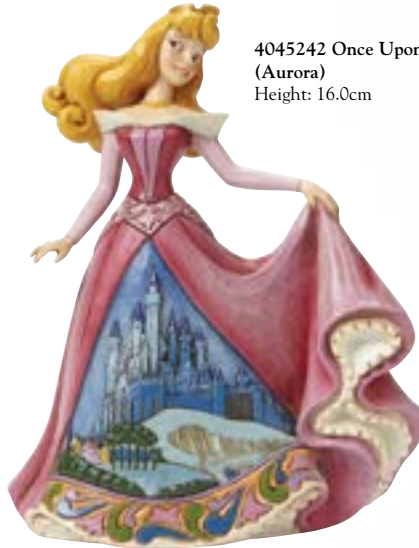

4045239 Midnight at the Ball (Cinderella)
Height: 15.5cm

4045243 Castle in the Clouds (Snow White)
Height: 15.5cm

4045238 Enchanted (Belle)
Height: 16.0cm

4045241 Sanctuary by the Sea (Ariel)
Height: 15.5cm

4045242 Once Upon a Kingdom (Aurora)
Height: 16.0cm

4045240 Daring Heights (Rapunzel)
Height: 16.0cm

4039073 Under the Sea (The Little Mermaid musical)
Height: 20.5cm

4039085 Cinderella's Kind Helper (Suzy)
Height: 10.0cm

4039084 A Stitch in Time (Jaq & Gus Clock)
Height: 18.0cm
1 x AA battery required, not included

NEW

4049643 Off To Neverland
(Storybook Peter Pan)
Height: 16.0cm

NEW

4049642 Merry Unbirthday
(Storybook Alice in Wonderland Tea Party)
Height: 16.0cm