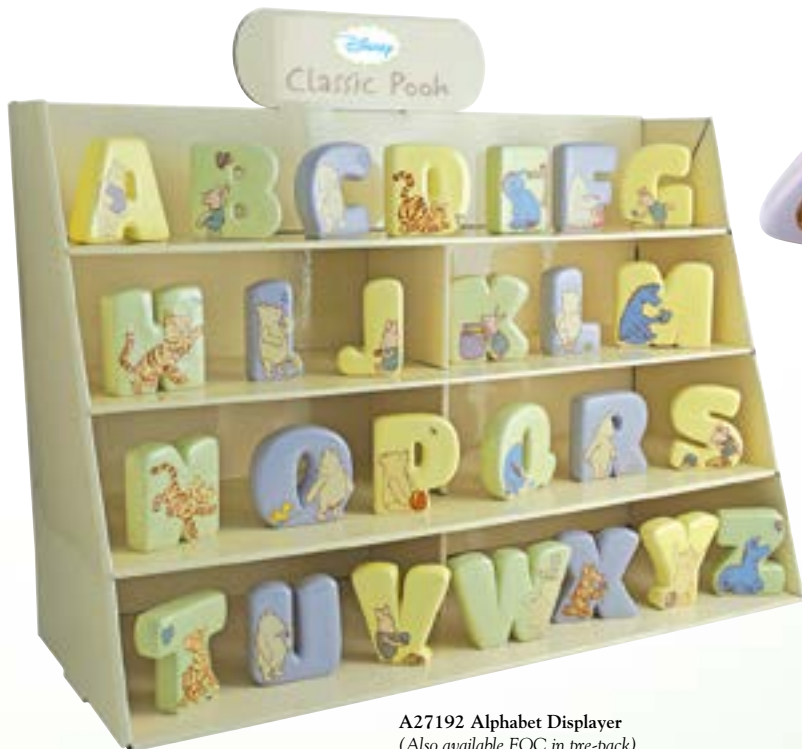

A22908 Pooh & Eeyore
Height: 9.0cm

A24050 Pooh with Eeyore
Height: 5.5cm

A26109 Piglet with Balloon
(Knitted)
Height: 6.0cm

A26110 Pooh & Eeyore
(Knitted)
Height: 6.5cm

Alphabet Figurines

All Alphabet Letters are 7.5cm in height

A27343 I – Winnie the Pooh

A27344 J – Piglet

A27345 K – Piglet

A27346 L – Winnie the Pooh

A27347 M – Eeyore

A27348 N – Tigger

A27349 O – Winnie the Pooh

A27350 P – Winnie the Pooh

A27351 Q – Eeyore

A27352 R – Winnie the Pooh

A27353 S – Piglet

A27354 T – Tigger

A27355 U – Winnie the Pooh

A27356 V – Piglet

A27357 W – Winnie the Pooh

A27192 Alphabet Displayer
(Also available FOC in pre-pack)
For retail use only