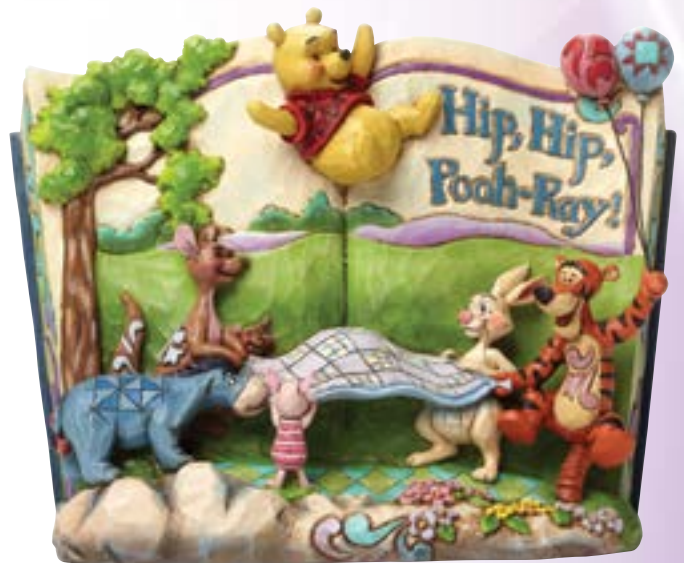

4043627 Enchanted Kiss
(Sleeping Beauty)
Height: 16.5cm

4043625 One Magical Night (Tangled)
Height: 16.5cm

4031484 Undersea Dreaming
(The Little Mermaid)
Height: 17.5cm

4031483 Love Endures
(Beauty & The Beast)
Height: 17.5cm

4045252 I'm Tigger.
T-I-Double Guh-Er (Tigger)
Height: 14.0cm

4031479 Friendship Bouquet
(Winnie the Pooh with flowers)
Height: 16.5cm

4045254 Thanks for Noticin' Me
(Eeyore)
Height: 13.0cm

4045253 Look Mama.
I bounced!
(Kanga & Roo)
Height: 14.0cm

4038499 Bedtime Bear
(Winnie the Pooh on the Moon)
Height: 20.0cm

4015351 Gloom to Bloom
(Eeyore waterball)
Height: 9.5cm

4046053 Hip, Hip, Pooh-Ray!
(Winnie the Pooh)
Height: 16.0cm

4043643 Ohana Means Family
(Lilo & Stitch)
Height: 12.5cm