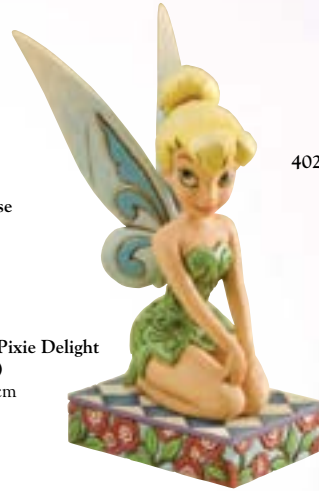

4037502 You, Me and a Hunny Bee
(Carved by Heart Classic Pooh)
Height: 18.0cm

4031487 Tale as Old as Time
(Carved by Heart
Beauty & The Beast)
Height: 19.0cm

4039076 Once Upon a Dream
(Carved by Heart Aurora)
Height: 19.5cm

Personality Poses

NEW

4050411 Be Adventurous
(Jasmine)
Height: 8.0cm

NEW

NEW

4050408 Be Creative
(Rapunzel)
Height: 8.0cm

NEW

4050409 Be a Dreamer (Snow White)
Height: 8.5cm

4045244 Crafty Tink
(Tinker Bell)
Height: 9.5cm

A9090 Pixie Pose
(Tinker Bell)
Height: 11.5cm

4011754 A Pixie Delight
(Tinker Bell)
Height: 11.5cm

4023530 Splash of Fun
(Ariel)
Height: 11.0cm

4045247 Young Prince
(Bambi)
Height: 9.5cm