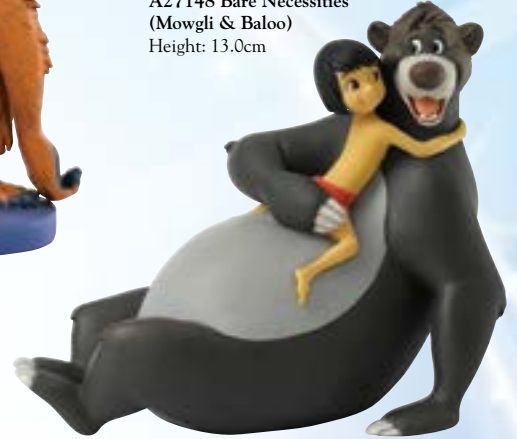

A27025 Thumper
Statement Figurine
Height: 25.5cm

A27024 Bambi
Statement Figurine
Height: 51.0cm

Classic Characters

These figurines are imaginatively modelled to capture the magical charm of each Disney character, and to create studies suitable for a variety of gift-giving occasions.

A26527 I'm Thumpin'!
(Thumper figurine)
Height: 8.0cm

A27147 Lord of the
Jungle (Shere Khan)
Height: 10.0cm

A27146 Be Like You
(Mowgli & King Louie)
Height: 10.0cm

A27148 Bare Necessities
(Mowgli & Baloo)
Height: 13.0cm

A26142 Hiya, Toots
(Donald Duck figurine)
Height: 10.5cm

A26528 Oh, Those Ears!
(Dumbo figurine)
Height: 9.0cm

A26526 Adorable Friend
(Bambi figurine)
Height: 12.0cm

A26910 Oh, Look!
My Nose!
(Pinocchio)
Height: 12.0cm

A26914 Loyal Servants
(Cogsworth & Lumiere)
Height: 7.0cm

A26141 Gawrsh (Goofy)
Height: 12.5cm

A26143 A Fine Conscience
(Jiminy Cricket)
Height: 9.0cm

A26967 Talented Performer
(Dumbo waterball)
Height: 10.0cm