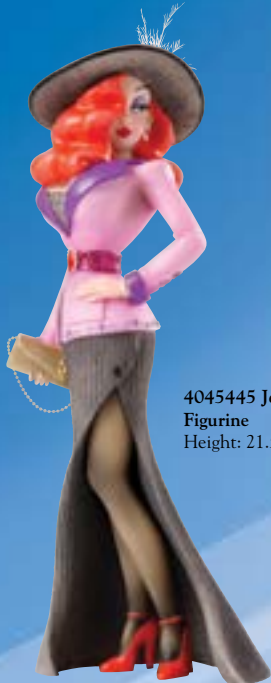

4045445 Jessica Rabbit
Figurine
Height: 21.5cm